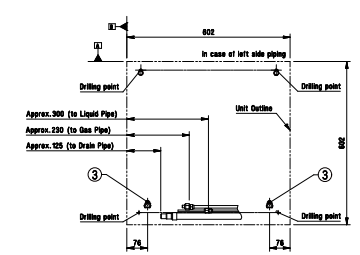

A09AW1 / A12AW1

(Unit: mm)

Item No.	Part Name	Remark
1	Refrigerant/Drain pipe and cable routing hole	Knock-out type
2	Cable routing hole	-
3	Drain hose connection	-
4	Terminal Block for Power supply and communication	inside of front panel
5	Corner Cover	-
6	Remote Controller Signal Receiver	for wireless type
7	Forced ON/OFF button	-