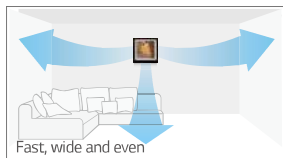

ARTCOOL GALLERY

• Multi Combination

UNIT		9K		12K	
INDOOR		MA09AH1.NF1		MA12AH1.NF1	
Capacity	Cooling	Nom	2,6	Nom	3,5
	Heating	Nom	2,9	Nom	3,9
Power Input			40 x 1		40 x 1
Running Current			0,1		0,1
Power Supply			1 / 220-240 / 50		1 / 220-240 / 50
Air Flow Rate	H / M / L	m³/min	7,7 / 5,9 / 4,4		8,9 / 7,3 / 5,6
Sound Pressure Level	H / M / L	dB(A)	38 / 32 / 27		44 / 38 / 32
Sound Power Level	Cooling	dB(A)	52		54
Dehumidification Rate		l/h	1,2		1,4
Dimensions	Body	W x H x D	mm	600*600*145	600*600*145
	Net Weight	Body	kg	15,0	15,0
Piping Connections	Liquid		mm(inch)	Ø 6,35 (1/4)	Ø 6,35 (1/4)
	Gas		mm(inch)	Ø 9,52 (3/8)	Ø 9,52 (3/8)

** S: Sleep / L: Low / M: Medium / H: High

• Aesthetic Design

You no longer need to be told what your air conditioner should look like. With LG's revolutionary ARTCOOL Gallery, you can change the look of your air conditioner to whatever you want, whenever you want.

Gallery

How to change the picture

• Digital Air Flow Control

The air flow can be controlled to ensure maximum comfort and convenience.

Normal

Jet Cool

Sleep Mode

A09AW1 / A12AW1

(Unit: mm)

Item No.	Part Name	Remark
1	Refrigerant/Drain pipe and cable routing hole	Knock-out type
2	Cable routing hole	-
3	Drain hose connection	-
4	Terminal Block for Power supply and communication	inside of front panel
5	Corner Cover	-
6	Remote Controller Signal Receiver	for wireless type
7	Forced ON/OFF button	-