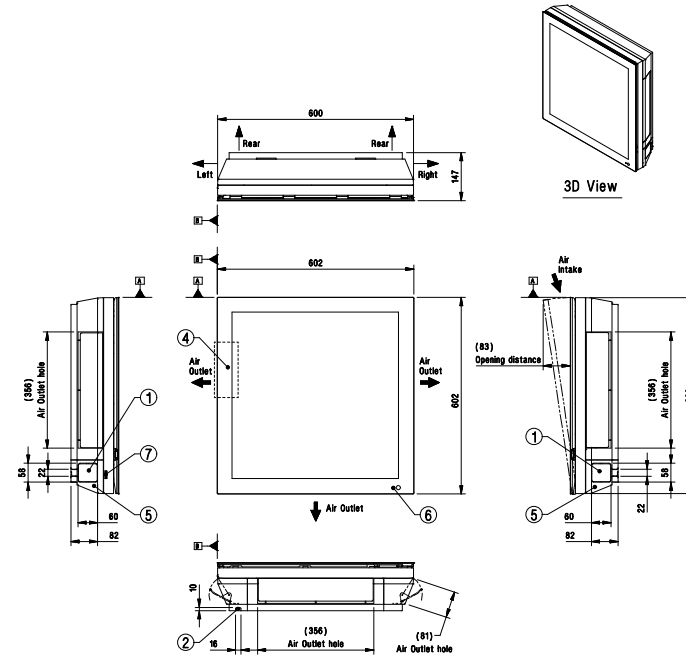

(Unit: mm)

Item No.	Part Name	Remark
1	Refrigerant/Drain pipe and cable routing hole	Knock-out type
2	Cable routing hole	-
3	Drain hose connection	-
4	Terminal Block for Power supply and communication	inside of front panel
5	Corner Cover	-
6	Remote Controller Signal Receiver	for wireless type
7	Forced ON/OFF button	-