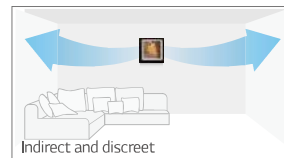

ARTCOOL GALLERY

• Multi Combination

UNIT		9K		12K	
INDOOR		MA09AH1.NF1		MA12AH1.NF1	
Capacity	Cooling	Nom	2,6	Nom	3,5
	Heating	Nom	2,9	Nom	3,9
Power Input			40 x 1		40 x 1
Running Current			0,1		0,1
Power Supply			1 / 220-240 / 50		1 / 220-240 / 50
Air Flow Rate	H / M / L	m³/min	7,7 / 5,9 / 4,4		8,9 / 7,3 / 5,6
Sound Pressure Level	H / M / L	dB(A)	38 / 32 / 27		44 / 38 / 32
Sound Power Level	Cooling	dB(A)	52		54
Dehumidification Rate		l/h	1,2		1,4
Dimensions	Body	W x H x D	mm	600*600*145	600*600*145
	Net Weight	Body	kg	15,0	15,0
Piping Connections	Liquid		mm(inch)	Ø 6,35 (1/4)	Ø 6,35 (1/4)
	Gas		mm(inch)	Ø 9,52 (3/8)	Ø 9,52 (3/8)

** S: Sleep / L: Low / M: Medium / H: High

• Aesthetic Design

You no longer need to be told what your air conditioner should look like. With LG's revolutionary ARTCOOL Gallery, you can change the look of your air conditioner to whatever you want, whenever you want.

Gallery

How to change the picture

• Digital Air Flow Control

The air flow can be controlled to ensure maximum comfort and convenience.

Normal

Jet Cool

Sleep Mode

A09AW1 / A12AW1

(Unit: mm)

Item No.	Part Name	Remark
1	Refrigerant/Drain pipe and cable routing hole	Knock-out type
2	Cable routing hole	-
3	Drain hose connection	-
4	Terminal Block for Power supply and communication	inside of front panel
5	Corner Cover	-
6	Remote Controller Signal Receiver	for wireless type
7	Forced ON/OFF button	-